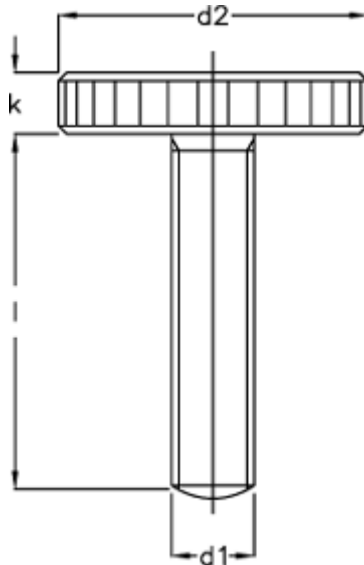

Article number: 207016421

Description: E+G Flat knurled thumb screw DIN 653-M8-30-N

Measures

d1 = M 8

d2 = 30

K = 6.0